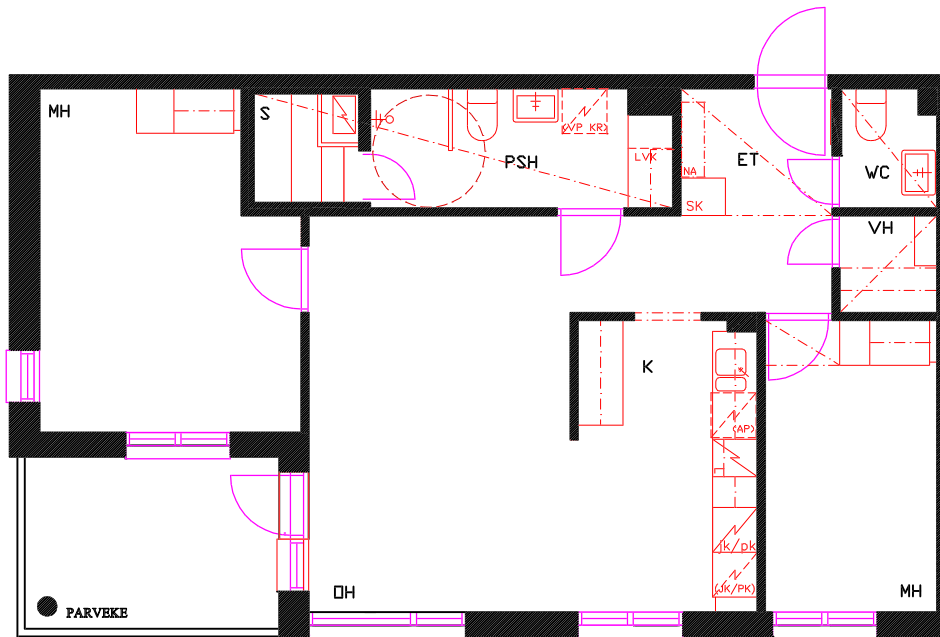

As Oy Oriveden Puistolanhovi

0 m 5 m

3H+K+S 75,0 m²
ASUNTO: A10 ja A17