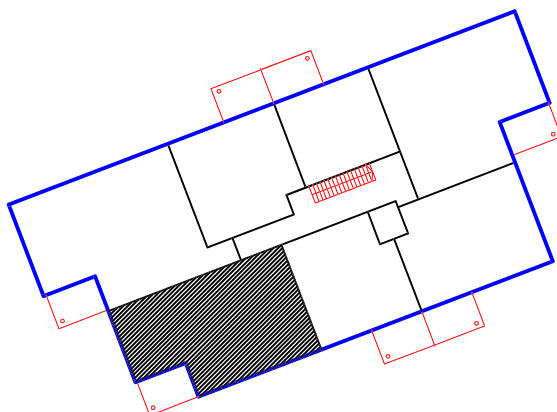

As Oy Oriveden Puistolanhovi

0 m 5 m

3H+K+S 75,0 m²
ASUNTO: A10 ja A17